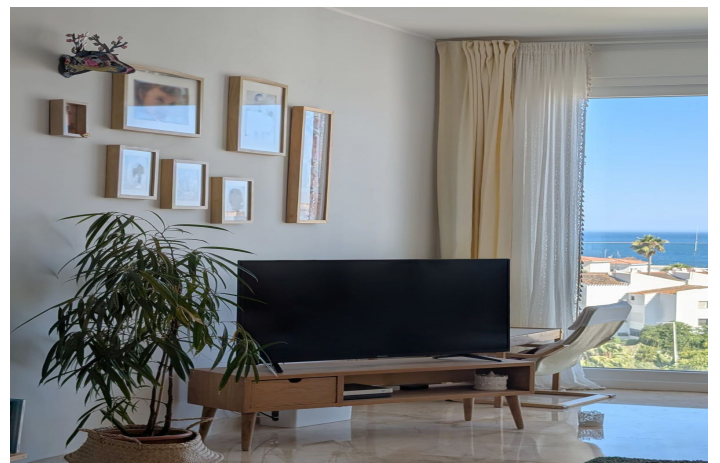

Penthouse Duplex for sale in Estepona, Estepona

850,000 €

Reference: R5140756 Bedrooms: 3 Bathrooms: 2 Build Size: 137m²