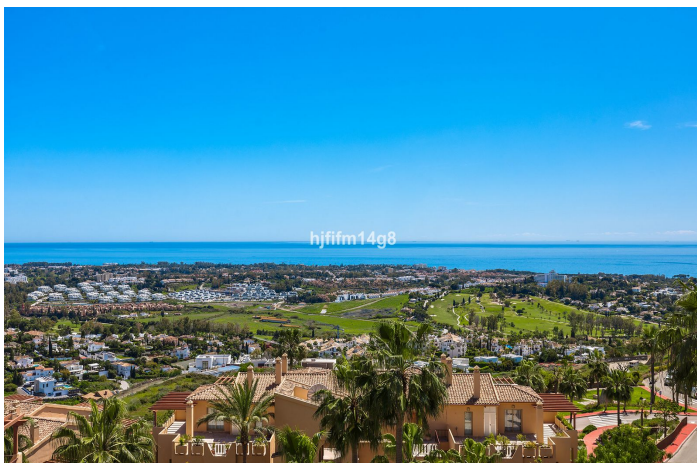

## Costa del Sol, Benahavís

This luxurious single-level penthouse offers stunning panoramic views of the sea and mountains. The property features an entrance hall leading to a spacious living and dining area, which opens onto two terraces: one facing southeast with views of La Concha mountain, the Atalaya Golf Course, and the Mediterranean Sea; the other facing south/southwest, showcasing sweeping vistas of the sea, Gibraltar, and the North African coastline. The open-plan kitchen is fully equipped with top-of-the-line Siemens appliances. The master bedroom boasts an en-suite bathroom and direct access to the terrace. Two additional bedrooms share a well-appointed bathroom. Additional highlights include 24-hour security and concierge services, CCTV surveillance, high-speed fiber-optic internet (100Mb), air conditioning (hot and cold), underfloor heating throughout, and a gas BBQ. Set in a tranquil location, the property is just a 15-minute drive from Puerto Banús and the beach. One parking space included in the price.

### Ansichten

Meer  
Berg  
Panorama  
Garten  
Pool  
Golf