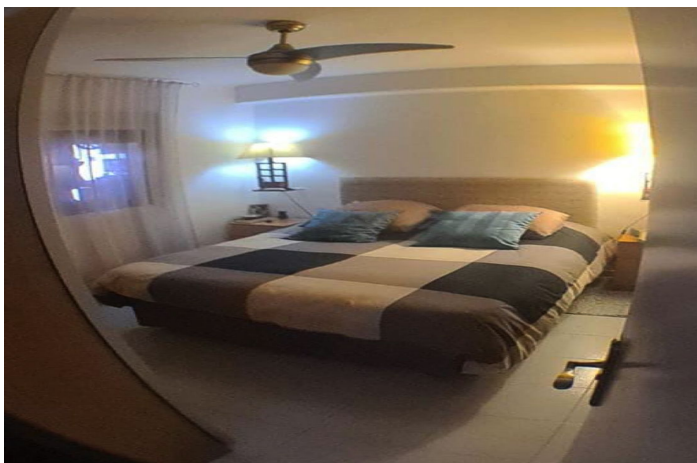

Middle Floor Apartment for sale in Marbella, Marbella

295.000 €

Referenz: R5287102 Schlafzimmer: 2 Badezimmer: 1 Garten: 68m² Terrasse: 20m²

Costa del Sol, Marbella

Cosy Apartment with Stunning Views in El Mirador, Marbella – Costa del Sol Experience the charm of this welcoming apartment in El Mirador, one of Marbella's premier residential neighbourhoods perched on a serene hillside offering breathtaking panoramic views of the iconic La Concha mountain and the sparkling Mediterranean Sea. This exclusive area is known for its gated communities, luxury villas, and modern apartments set amid lush cypress, pine, and olive trees in the Sierra de las Nieves Natural Park, providing a peaceful retreat far from the hustle while being just a short walk from essential services like supermarkets, schools, medical centres, bus stations, and the vibrant urban centre – all accessible on foot or via convenient urban bus or private vehicle connections. Spanning 68 m², this south-east facing property on the first floor (with lift access) is ready for immediate occupancy, featuring a spacious, bright living-dining room perfect for family gatherings and events, two generous bedrooms with built-in wardrobes, a fully equipped kitchen with exterior extraction, and a designer bathroom. Additional highlights include a private terrace to enjoy the outdoors, community parking, and a well-maintained communal garden with a barbecue area for relaxed entertaining. Water is included in the community fees, ensuring hassle-free living in this exceptional home that combines comfort, style, and an unbeatable location. Priced at €295,000 – a rare opportunity in this sought-after hillside haven!