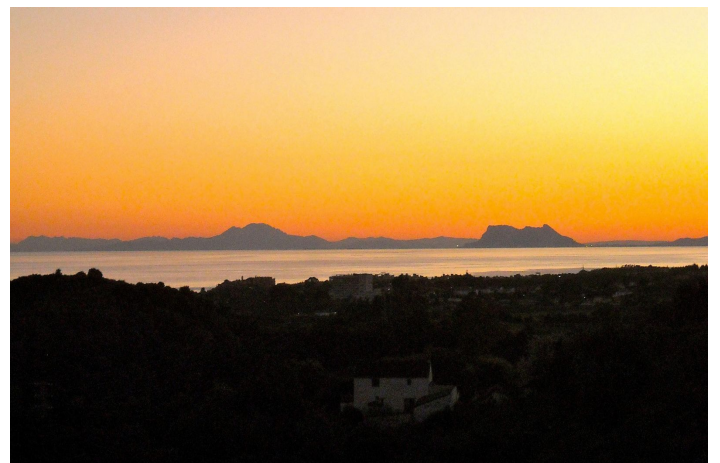

Residential Plot for sale in Selwo, Estepona

695.000 €

Referenz: R4258564 Grundstücksgröße: 4.124m² Garten: 600m²

Costa del Sol, Selwo

LARGE PLOT FOR LUXURY VILLA Plot: 4,124m² Buildable: 600m² plus basement and porches Large elevated plot with panoramic mountain views. Close to beach (2km), great restaurants, supermarkets, hospital, schools etc. La Panera on the New Golden Mile between San Pedro and Estepona is a beautiful and peaceful area, only 10 to 12 minutes from Puerto Banus. High quality urbanisation with luxury villas. All services are in place.

Eigenschaften:

Merkmale

In der Nähe des Transports
Glasfaser

Orientierung

Nordwesten

Ansichten

Berg
Panorama
Land
Wald

Einstellung