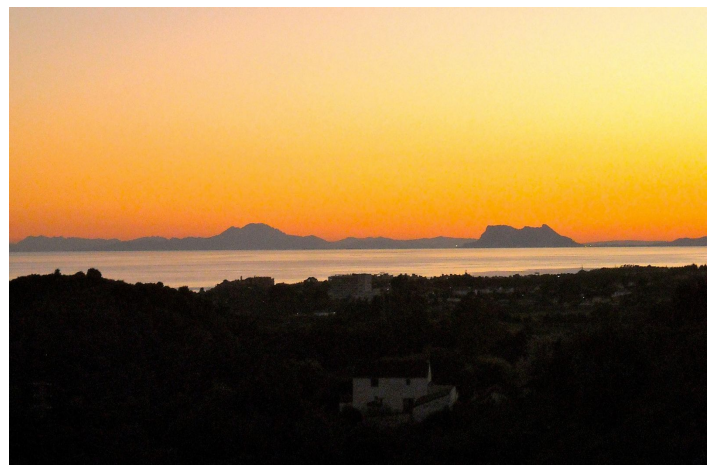

Residential Plot for sale in Selwo, Estepona

695 000 €

Ссылка: R4258564 Размер участка: 4 124m² Размер сборки: 600m²

Costa del Sol, Selwo

LARGE PLOT FOR LUXURY VILLA Plot: 4,124m² Buildable: 600m² plus basement and porches Large elevated plot with panoramic mountain views. Close to beach (2km), great restaurants, supermarkets, hospital, schools etc. La Panera on the New Golden Mile between San Pedro and Estepona is a beautiful and peaceful area, only 10 to 12 minutes from Puerto Banus. High quality urbanisation with luxury villas. All services are in place.

Характеристики:

Функции

Рядом с транспортом
Волоконно -оптика

Ориентация

Северо -Запад

Виды

Гора
Панорамный
Страна
Лес

Параметр